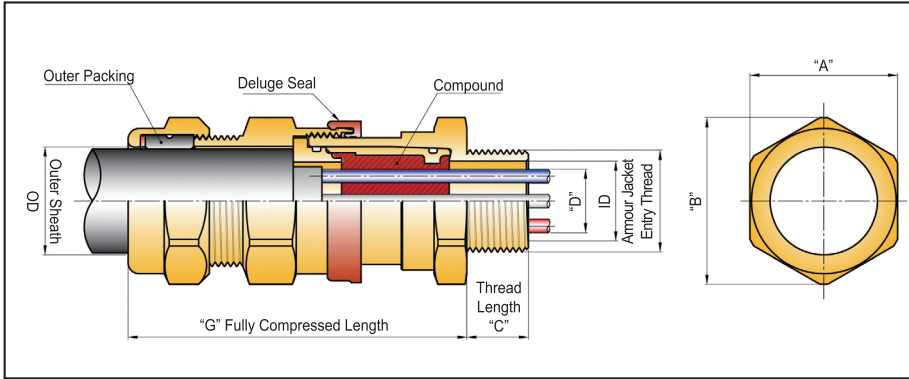

HAZARDOUS AREA CABLE GLAND

| Gland Size | Entry Thread Size | | Cable Acceptance Details | | | | | Hexagon Dimensions | | Thread Length "c" | |
|-------------|-------------------|--------|--------------------------|-----------------------|-------------------|-------------------|------|--------------------|--------------------|-------------------|------|
| | | | Outer Sheath / Cores | | | Outer Jacket 'OD' | | Across Flats "A" | Across Corners "B" | Metric (optional) | NPT |
| | | | "D" Max Over Cores | "ID" Max Inner Jacket | Max. No. of Cores | Min. | Max. | | | | |
| DNSS2K-2016 | M20 | 1/2" | 8.9 | 10.0 | 6 | 3.0 | 7.0 | 24 | 26.8 | 15(20) | 20 |
| DNSS2K-20a | M20 | 1/2" | 8.9 | 10.0 | 6 | 7.0 | 12.0 | 24.0 | 26.8 | 15(20) | 20 |
| DNSS2K-20b | M20 | 1/2" | 8.9 | 10.0 | 6 | 11.0 | 16.0 | 24.0 | 26.8 | 15(20) | 20 |
| DNSS2K-20d | M20 | 1/2" | 11.0 | 12.5 | 10 | 14.3 | 20.0 | 30.0 | 33.5 | 15(20) | 20 |
| | | 3/4" | | | | | | | | | |
| DNSS2K-25 | M25 | 3/4" | 16.5 | 18.3 | 21 | 18.5 | 26.0 | 36.0 | 40.0 | 15(20) | 20 |
| | | 1" | | | | | | | | | 25 |
| DNSS2K-32 | M32 | 1" | 22.0 | 24.5 | 42 | 24.0 | 33.0 | 45.8 | 51.2 | 15(20) | 25 |
| | | 1-1/4" | | | | | | | | | 25.6 |
| DNSS2K-40a | M40 | 1-1/4" | 26.5 | 29.5 | 60 | 28.0 | 35.0 | 55.0 | 61.5 | 15(20) | 25.6 |
| | | 1-1/2" | | | | | | | | | 26 |
| DNSS2K-40 | M40 | 1-1/4" | 26.5 | 29.5 | 60 | 30.0 | 41.0 | 55.0 | 61.5 | 15(20) | 25.6 |
| | | 1-1/2" | | | | | | | | | 26 |
| DNSS2K-50a | M50 | 1-1/2" | 37.0 | 41.7 | 80 | 36.0 | 45.0 | 65.0 | 72.8 | 15(20) | 26 |
| | | 2" | | | | | | | | | 27 |
| DNSS2K-50 | M50 | 1-1/2" | 37.0 | 41.7 | 80 | 42.0 | 52.6 | 65.0 | 72.8 | 15(20) | 26 |
| | | 2" | | | | | | | | | 27 |
| DNSS2K-63a | M63 | 2" | 47.8 | 53.5 | 100 | 46.0 | 56.0 | 80.0 | 89.5 | 15(20) | 27 |
| | | 2-1/2" | | | | | | | | | 40 |
| DNSS2K-63 | M63 | 2" | 47.8 | 53.5 | 100 | 52.0 | 65.5 | 80.0 | 89.5 | 15(20) | 27 |
| | | 2-1/2" | | | | | | | | | 40 |
| DNSS2K-75a | M75 | 2-1/2" | 59.0 | 65.3 | 140 | 57.0 | 67.0 | 95.0 | 104.5 | 15(20) | 40 |
| | | 3" | | | | | | | | | 41.5 |
| DNSS2K-75 | M75 | 2-1/2" | 59.0 | 65.3 | 140 | 64.0 | 78.3 | 95.0 | 104.5 | 15(20) | 40 |
| | | 3" | | | | | | | | | 41.5 |
| DNSS2K-90 | M90 | 3-1/2" | 71.0 | 75.0 | 180 | 75.0 | 89.5 | 115.0 | 123 | 20(25) | 42.7 |